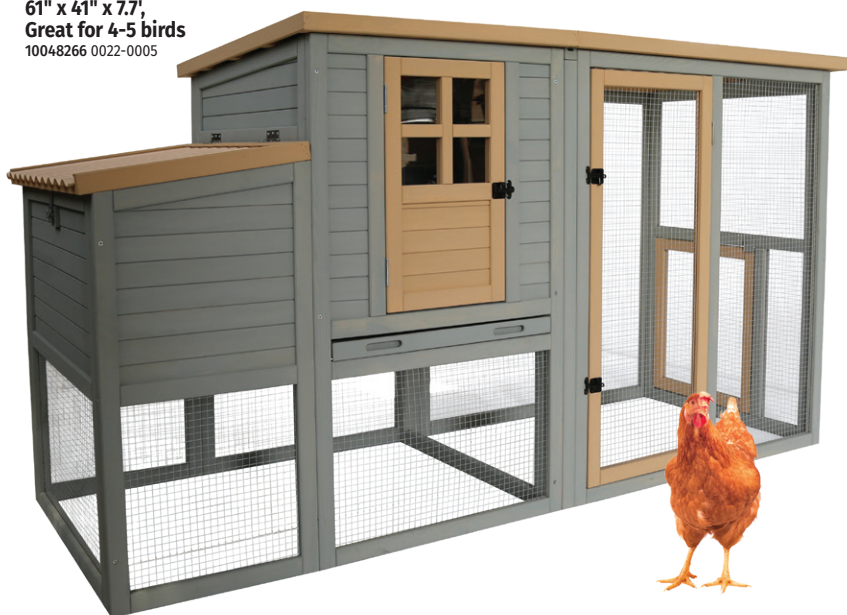

209⁹⁹ LIFE'S BETTER WITH CHICKENS

Small Chicken Coop
61" x 41" x 7.7"
Great for 4-5 birds
10048266 0022-0005