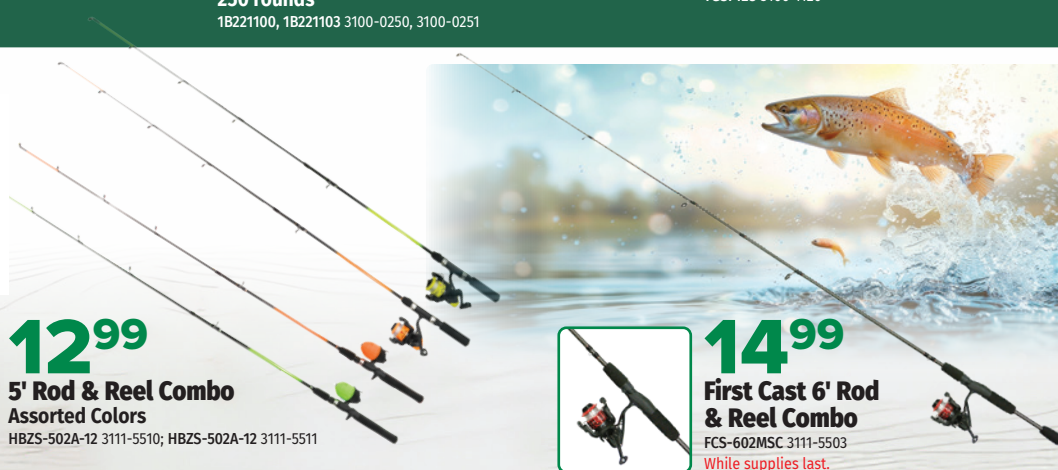

14⁹⁹

First Cast 6' Rod
& Reel Combo

FCS-602MSC 3111-5503

While supplies last.